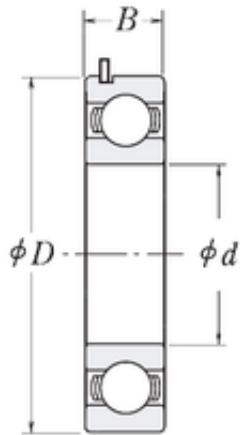

## Bearing Driveshaft do Brasil

20 mm x 57 mm x 15 mm KOYO 83B716-9RC3  
deep groove ball bearings

Bearing No. 83B716-9RC3

Size	20x57x15 mm
Bore Diameter	20 mm
Outer Diameter	57 mm
Width	15 mm
d	20 mm
D	57 mm
B	15 mm
C	15 mm

83B716-9RC3 Bearing 2D drawings and 3D CAD models