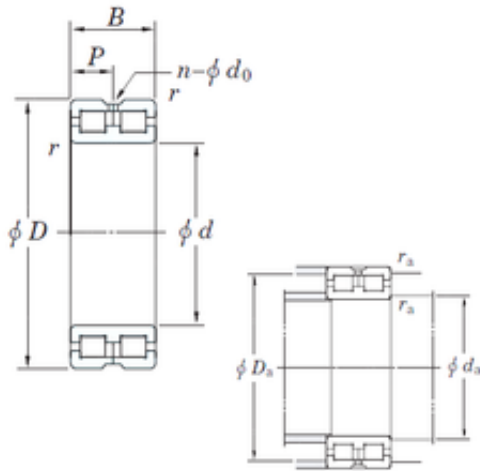

Bearing Driveshaft do Brasil

120 mm x 165 mm x 45 mm KOYO
DC4924AVW cylindrical roller bearings

Bearing No. DC4924AVW

Size	120x165x45 mm
Bore Diameter	120 mm
Outer Diameter	165 mm
Width	45 mm
d	120 mm
D	165 mm
B	45 mm
C	45 mm
n	4 mm
p	22,5 mm
r min.	1,1 mm
da min.	127 mm
Da max.	158 mm
ra max.	1 mm
Weight	2,95 Kg
Basic dynamic load rating (C)	226 kN
Bearing No.	DC4924AVW
r(min)	1.1
Cr	226
C0r	479
S	- mm
P	22.5
n(qty)	4
do	3
da(min)	127

DC4924AVW Bearing 2D drawings and 3D CAD models

Bearing Driveshaft do Brasil

Da(max)	158
ra(max)	1
(Refer.)Mass(Fixed side)(kg)	2.95