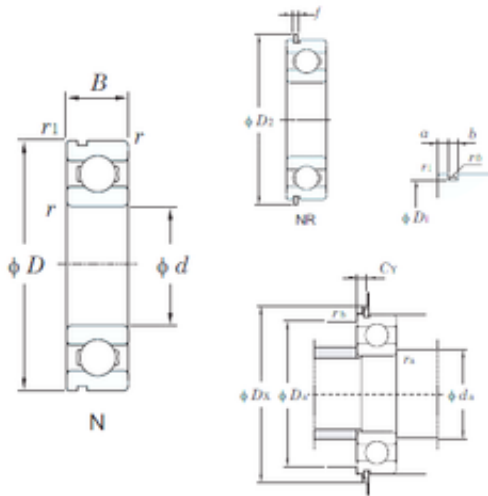

Bearing Driveshaft do Brasil

32 mm x 58 mm x 13 mm KOYO 60/32NR deep groove ball bearings

Bearing No. 60/32NR

60/32NR Bearing 2D drawings and 3D CAD models

Size	32x58x13 mm
Bore Diameter	32 mm
Outer Diameter	58 mm
Width	13 mm
d	32 mm
D	58 mm
B	13 mm
C	13 mm
a	2,08 mm
b	1,5 mm
f	1,07 mm
r min.	1 mm
r0 max.	0,4 mm
r1 min.	0,5 mm
D1	55,6 mm
D2	63,7 mm
da min.	37 mm
Da max.	53 mm
Weight	0,127 Kg
Basic dynamic load rating (C)	15 kN
Basic static load rating (C0)	9,15 kN
(Grease) Lubrication Speed	12000 r/min
(Oil) Lubrication Speed	14000 r/min
Bearing No.	60/32NR
r(min)	1

Bearing Driveshaft do Brasil

r1(min)	0.5
Cr	18.8
C0r	9.15
Cu	0.600
f0	14.5
Grease lub.	12000
Oil lub.	14000
D2(min)	63.7
f(}0.05)	1.07
da(min)	37
Da(max)	53
Dx(min)	64.5
Cy(max)	2.9
ra(max)	1
rb(max)	0.5
(Refer.) Mass(kg)	0.127