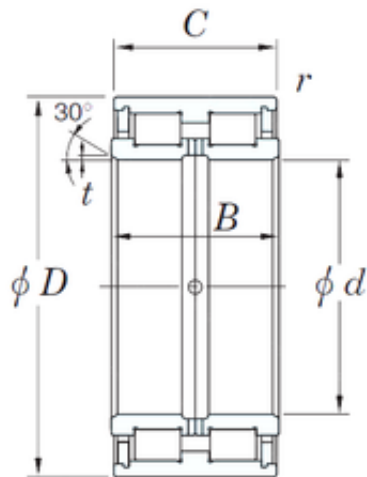

## Bearing Driveshaft do Brasil

300 mm x 460 mm x 218 mm KOYO DC5060 cylindrical roller bearings

Bearing No. DC5060

|                               |                |
|-------------------------------|----------------|
| Size                          | 300x460x218 mm |
| Bore Diameter                 | 300 mm         |
| Outer Diameter                | 460 mm         |
| Width                         | 218 mm         |
| d                             | 300 mm         |
| D                             | 460 mm         |
| B                             | 218 mm         |
| C                             | 216 mm         |
| t                             | 3 mm           |
| r min.                        | 1,5 mm         |
| Weight                        | 134 Kg         |
| Basic dynamic load rating (C) | 2 860 kN       |
| Bearing No.                   | DC5060         |
| r(min)                        | 1.5            |
| Cr                            | 2860           |
| C0r                           | 6610           |
| C1                            | -              |
| S                             | -              |
| E                             | -              |
| f                             | -              |
| da(min)                       | 361            |
| Dx(min)                       | -              |
| C2                            | -              |
| (Refer.) Mass(kg)             | 134            |

DC5060 Bearing 2D drawings and 3D CAD models