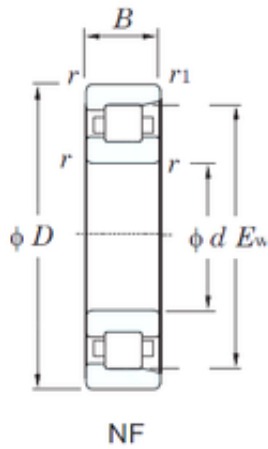

## Bearing Driveshaft do Brasil

65 mm x 120 mm x 23 mm KOYO NF213  
cylindrical roller bearings

Bearing No. NF213

Size	65x120x23 mm
Bore Diameter	65 mm
Outer Diameter	120 mm
Width	23 mm
d	65 mm
D	120 mm
Ew	105.6 mm
B	23 mm
C	23 mm
r min.	1.5 mm
r1 min.	1.5 mm
Weight	1.05 Kg
Basic dynamic load rating (C)	83.8 kN
Basic static load rating (C0)	94.4 kN
(Grease) Lubrication Speed	5400 r/min
Bearing No.	NF213
r(min)	1.5
r1(min)	1.5
Cr	105
C0r	94.4
Cu	13.5
Grease lub.	5400
Oil lub.	6400
Fw	-
d1	-

NF213 Bearing 2D drawings and 3D CAD models