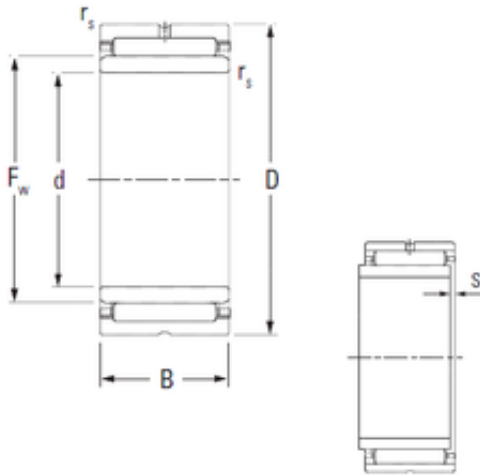

Bearing Driveshaft do Brasil

70 mm x 100 mm x 40 mm KOYO NA5914
needle roller bearings

Bearing No. NA5914

Size	70x100x40 mm
Bore Diameter	70 mm
Outer Diameter	100 mm
Width	40 mm
d	70 mm
Fw	80 mm
D	100 mm
B	40 mm
C	40 mm
r min.	1 mm
Weight	0,973 Kg
Basic dynamic load rating (C)	107 kN
Basic static load rating (C0)	207 kN

NA5914 Bearing 2D drawings and 3D CAD models