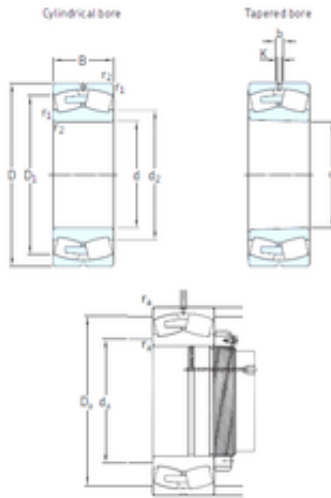

## Bearing Driveshaft do Brasil

360 mm x 650 mm x 232 mm SKF  
23272CA/W33 spherical roller bearings

Bearing No. 23272CA/W33

Size	360x650x232 mm
Bore Diameter	360 mm
Outer Diameter	650 mm
Width	232 mm
d	360 mm
D	650 mm
B	232 mm
C	232 mm
b	22,3 mm
d2	449 mm
r1 min.	6 mm
r2 min.	6 mm
D1	552 mm
K	12 mm
da min.	386 mm
Da max.	624 mm
ra max.	5 mm
Weight	335 Kg
Basic dynamic load rating (C)	5400 kN
Basic static load rating (C0)	8300 kN
Fatigue load limit (Pu)	570
Reference speed	530 r/min
Limiting speed	750 r/min
Calculation factor (e)	0,35
Calculation factor (Y0)	1,8

23272CA/W33 Bearing 2D drawings and 3D CAD models